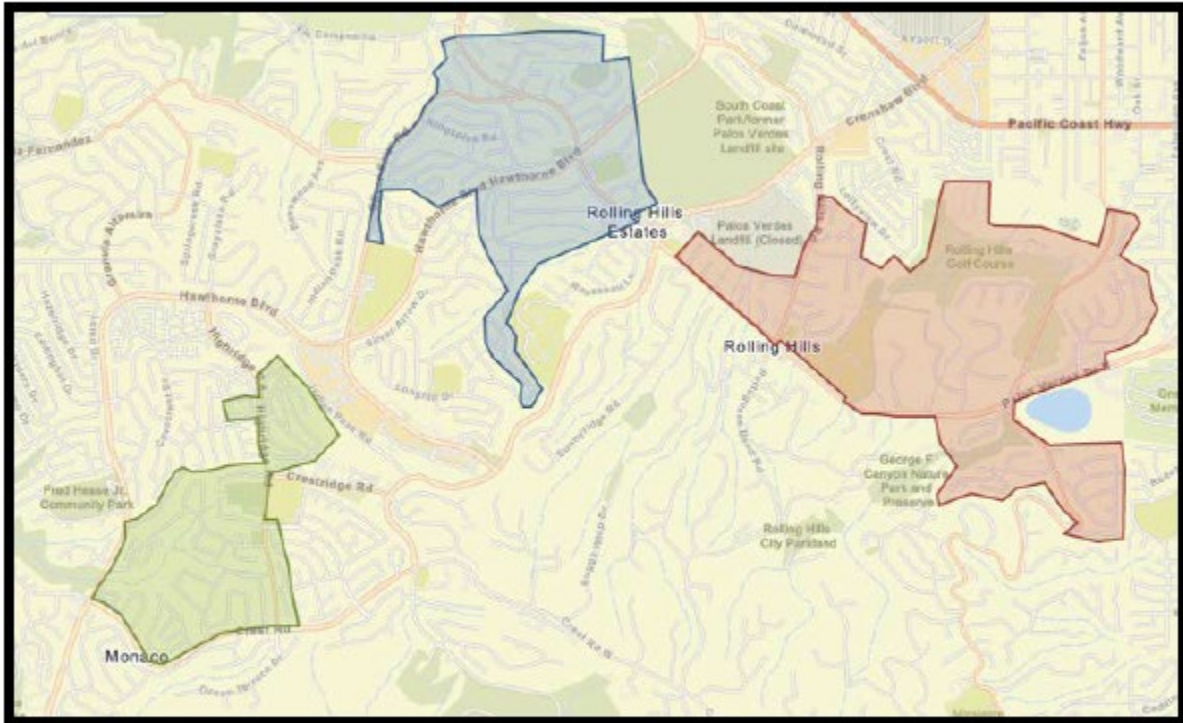

Residential Re-Route Maps

Access on **Monday** and **Wednesday** service days entering Rolling Hills Estates via Crenshaw Boulevard (southbound) and exiting via Hawthorne Boulevard (northbound) with limited travel on Palos Verdes Drive North, west of Crenshaw Boulevard.

Access on **Thursday** service days entering via Western Avenue with travel along Palos Verdes Drive North to access the neighborhoods.

All travel along Palos Verdes Drive north will be avoided during peak hours, with collection occurring during the hours of 9:00 a.m. and 2:30 p.m.

Service Streets in Monday Zone

Anacapa Lane	Arrowhead Lane	Aspen Way	Avocado Lane
Clear Vista Drive	Coral Tree Lane	Cottonwood Circle	Country Lane
County Meadow Road	Covered Wagon Lane	Cresta Verde Dr	Cypress Way
Highridge Road	Hillcrest Manor	Hillcrest Meadows	Horseshoe Lane
Indian Valley Road	Misty Acres Road	Oaktree Lane	Peartree Lane
Pepper Tree Lane	Quailwood Drive	Quarterhorse Lane	San Miguel
Santa Cruz	Santa Rosa	Seaview Drive North	Seaview Drive South
Stonecrest Road	Sycamore Lane	Via Granada	Via Majorca
Via Sevilla	Whitley Collins Road		

Aurora Drive	Bay Mare Lane	Bixby Ranch Road	Branding Iron Lane
Bridlewood Circle	Buckskin Lane	Carriage Drive	Casaba Road
Celeste Place	Cerrito Place	Chandler Ranch Road	Club View Lane
Conestoga Drive	Dapplegray Lane	Deerhill Drive	Dobbin Lane
Dorado Place	Empty Saddle Lane	Empty Saddle Road	Encanto Drive
Estribo Drive	Gaucha Drive	Harbor Sight Road	Haslin Ranch Road
Hitching Post Drive	Lantana Place	Lariat Lane	Mccarrell Ranch Road
Montecillo Drive	Palomino Lane	Palos Verdes Drive East	Palos Verdes Drive North
Peacock Lane	Phillips Ranch Road	Pinto Lane	Pony Lane
Potrillo Road	Rancho Elastico Road	Rawhide Lane	Rolling Hills Road
Saddle Road	Saddlehorn Lane	Shadow Lane	Silverbit Lane
Singletree Lane	Sorrel Lane	Spinning Wheel Lane	Strawberry Lane
Sundown Drive	Sunnyfield Drive	Sweetgrass Lane	Tandlewood Lane
Thorsen Ranch Road	Vista Real Drive		