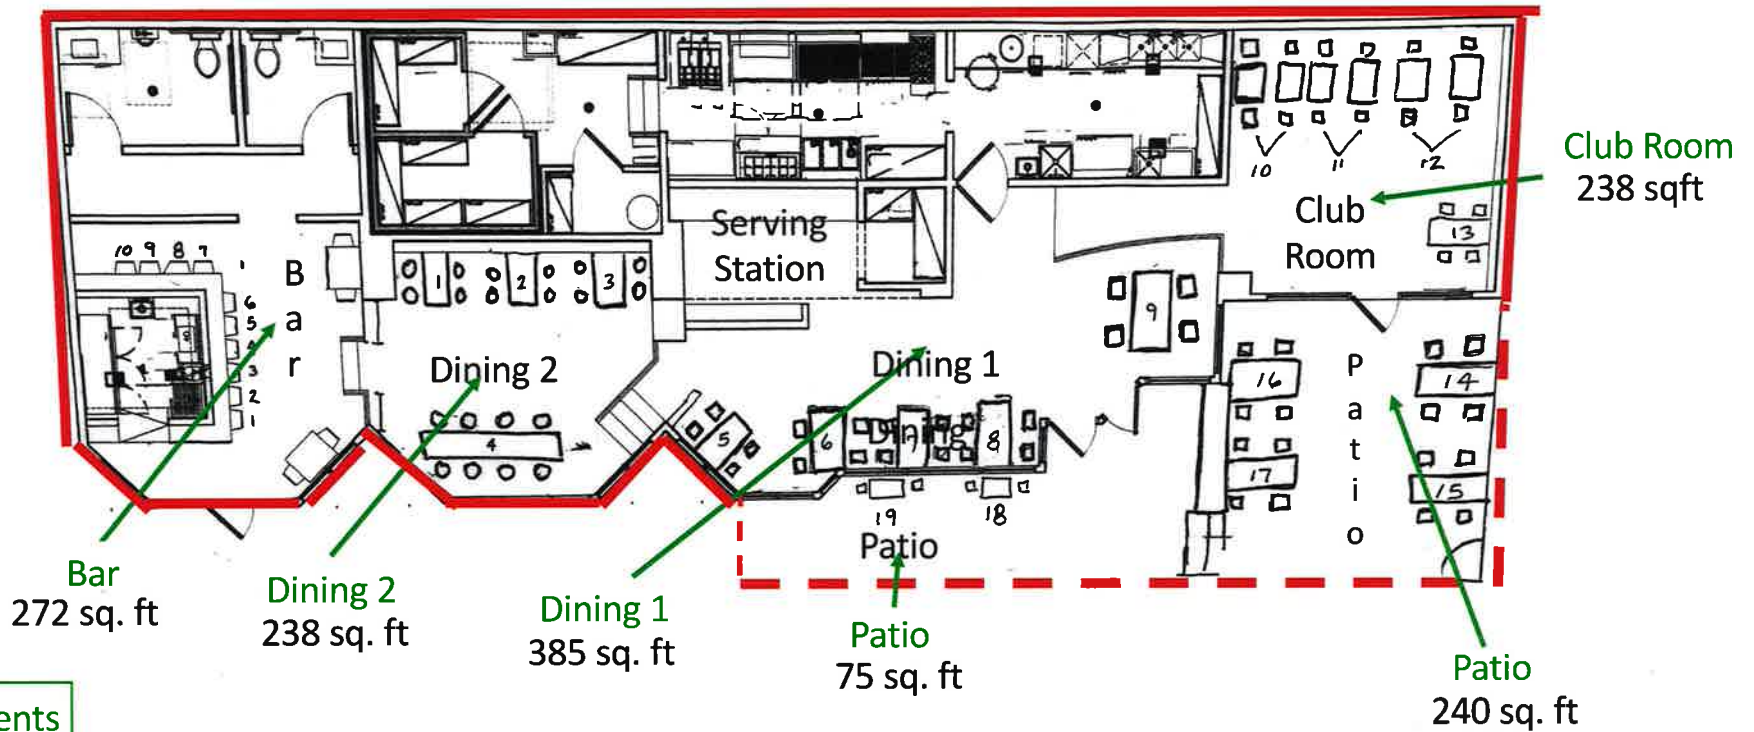

## Palos Verdes Wine Club – 767 Deep Valley Dr. Rolling Hills Estates, CA Dining Areas (Sq. Ft.)

Measurements  
Width x Length

**SITE PLAN**  
767 Deep Valley Dr  
Rolling Hills Estates, CA 90274  
Parcel ID: 7589-003-015  
Lot area: 2.75 Acres  
Paper Size: 11"x17"